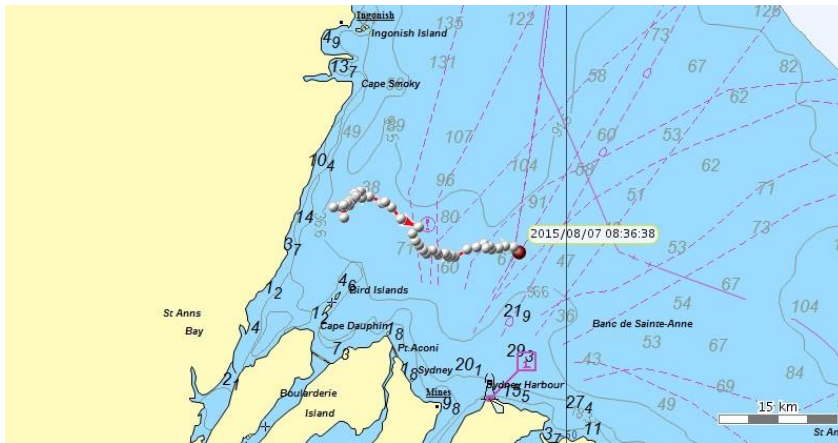

Current Satellite tag locations August 7, 2015 (9:00 am):

1.) Coordinates: 47°31'37" N and 59°52'33" W

2.) Coordinates: 47°23'57" N and 60°08'53" W

- 3.) Coordinates: 48°10'44" N and 63°49'29" W \*These are the most recent coordinates. The tag has appeared to stop communicating with the satellite.

- 4.) Coordinates: 48°09'53" N and 62°14'13" W

5.) Coordinates: 46°26'04" N and 60°05'09" W

6.) Coordinates: 46°26'04" N and 60°05'09" W

Google Earth Image of all 6 locations: (Location listed as 134686 are not the most current communication with the satellite, just last known location as communication appears to have stopped with that tag.)